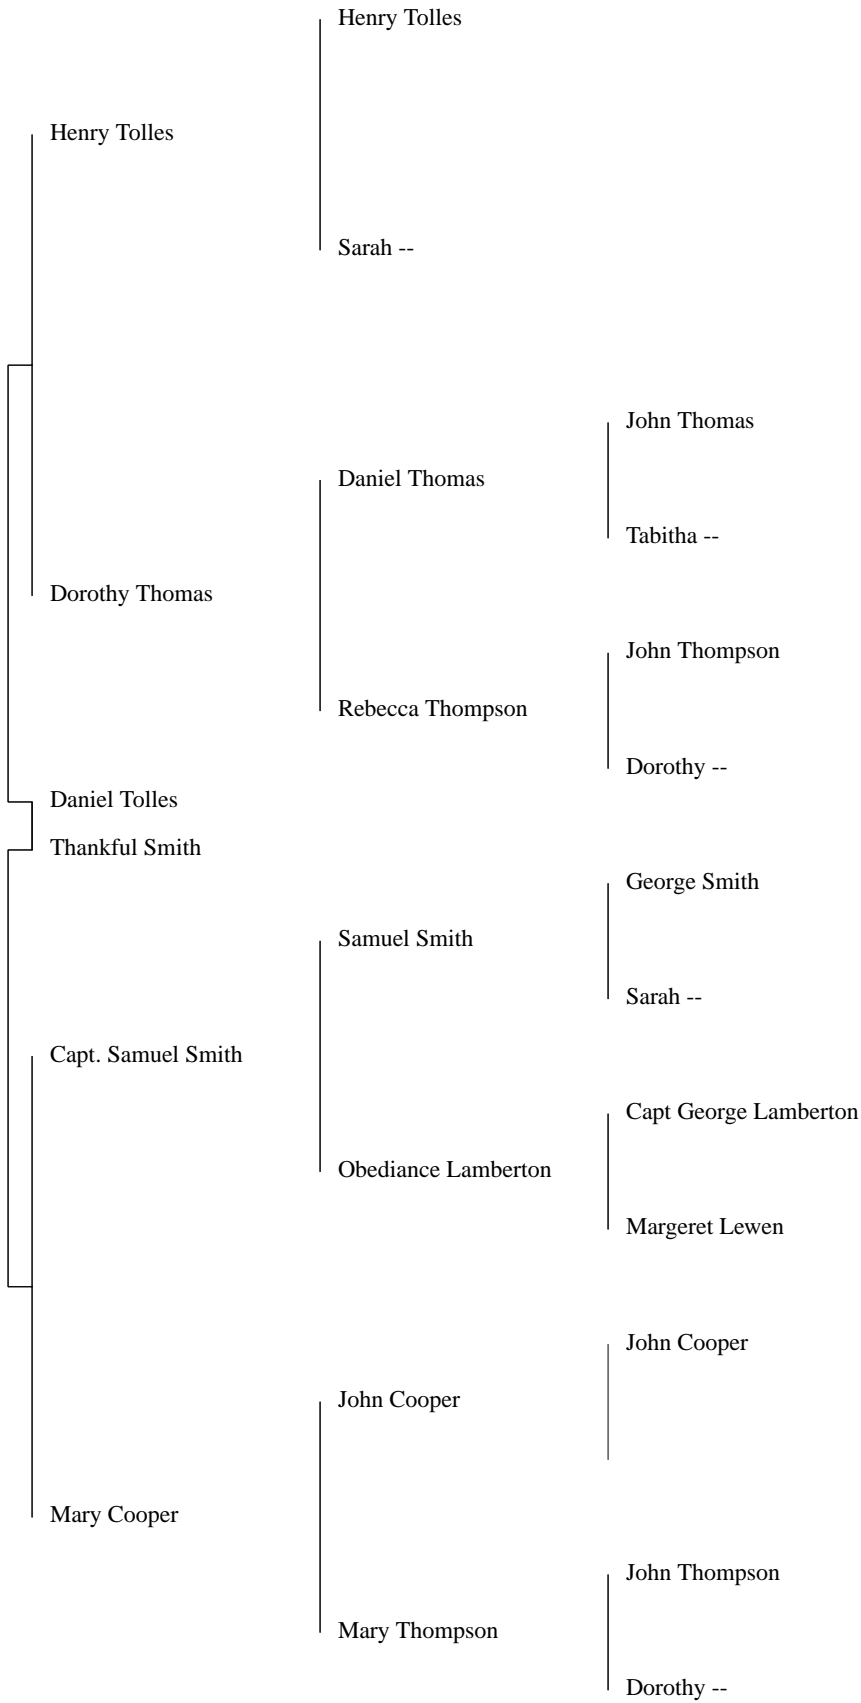

Ancestry: 1 Ruth Corliss Clark

Ancestry: 80 Daniel Alling

Ancestry: 81 Parnell Smith

Ancestry: 82 Josiah Pardee

Ancestry: 83 Sybil Johnson

Ancestry: 84 Levi Hotchkiss

Ancestry: 85 Phebe Hitchcock

Ancestry: 86 Darius Folsom

Ancestry: 87 Ann Wheeler

Ancestry: 88 Abraham Tolles

Ancestry: 89 Elizabeth Morris

Ancestry: 90 Charles Bradley

Ancestry: 91 Rachel Dickerman

Ancestry: 92 Col Elihu Sanford

Ancestry: 93 Sarah Thorpe

Ancestry: 94 Roger Newton

Ancestry: 95 Elizabeth Mary Peck

Ancestry: 96 Nathan Johnson

Ancestry: 98 John Elithorpe

Ancestry: 100 Ephraim Hyde

Ancestry: 101 Martha Giddings

Ancestry: 102 Capt. David Strong

Ancestry: 103 Sarah Warner

Ancestry: 105 Bethia Tuthill

Ancestry: 117 Abigail Wright

Ancestry: 120 Samuel Pennock

Ancestry: 121 Mercy Chapman

Ancestry: 122 Samuel Hickok

Ancestry: 123 Margaret Squire

Ancestry: 124 Seth Shove

Ancestry: 126 Jacob Weed

Ancestry: 127 Abigail Tuttle